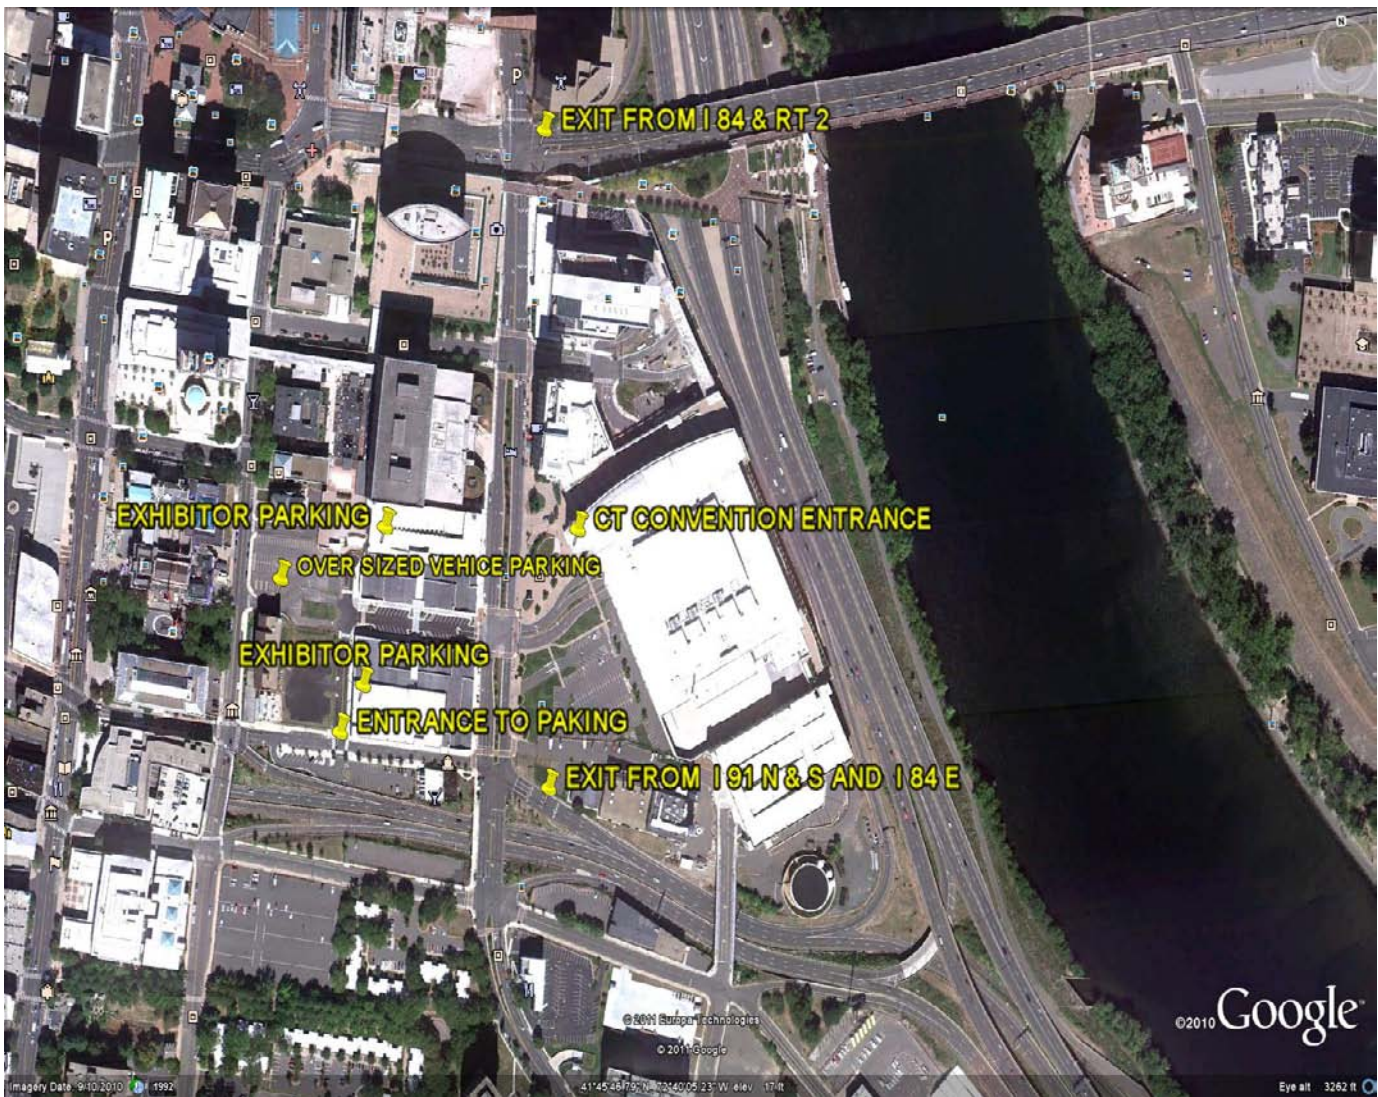

# EXHIBITOR PARKING

\$ 7.00 ALL DAY PARKING

AT THE

FRONT ST. NORTH AND SOUTH

PARKING GARAGES

LOCATED JUST ACROSS THE ST FROM

THE CT CONVENTION CENTER

WE WILL HAVE YELLOW SIGNS WITH RED LETTERING LEADING TO  
EXHIBITOR PARKING

SEE ATTACHED MAP (NO COUPON NEEDED)

OR

\$13.00 ALL DAY PARKING

AT THE

CT CONVENTION CENTER

PARKING GARAGE

MUST USE ATTACHED COUPON

PRINT AS MANY AS YOU NEED. COUPONS WILL ALSO BE AVAILABLE AT  
THE SHOW OFFICE

# MAP OF FRONT ST NORTH AND SOUTH PARKING GARAGES

\$ 7.00 ALL DAY PARKING AT THE  
FRONT ST. NORTH AND SOUTH  
PARKING GARAGES

LOCATED JUST ACROSS THE ST FROM  
THE CT CONVENTION CENTER

WE WILL HAVE YELLOW SIGNS WITH RED LETTERING LEADING TO  
EXHIBITOR PARKING